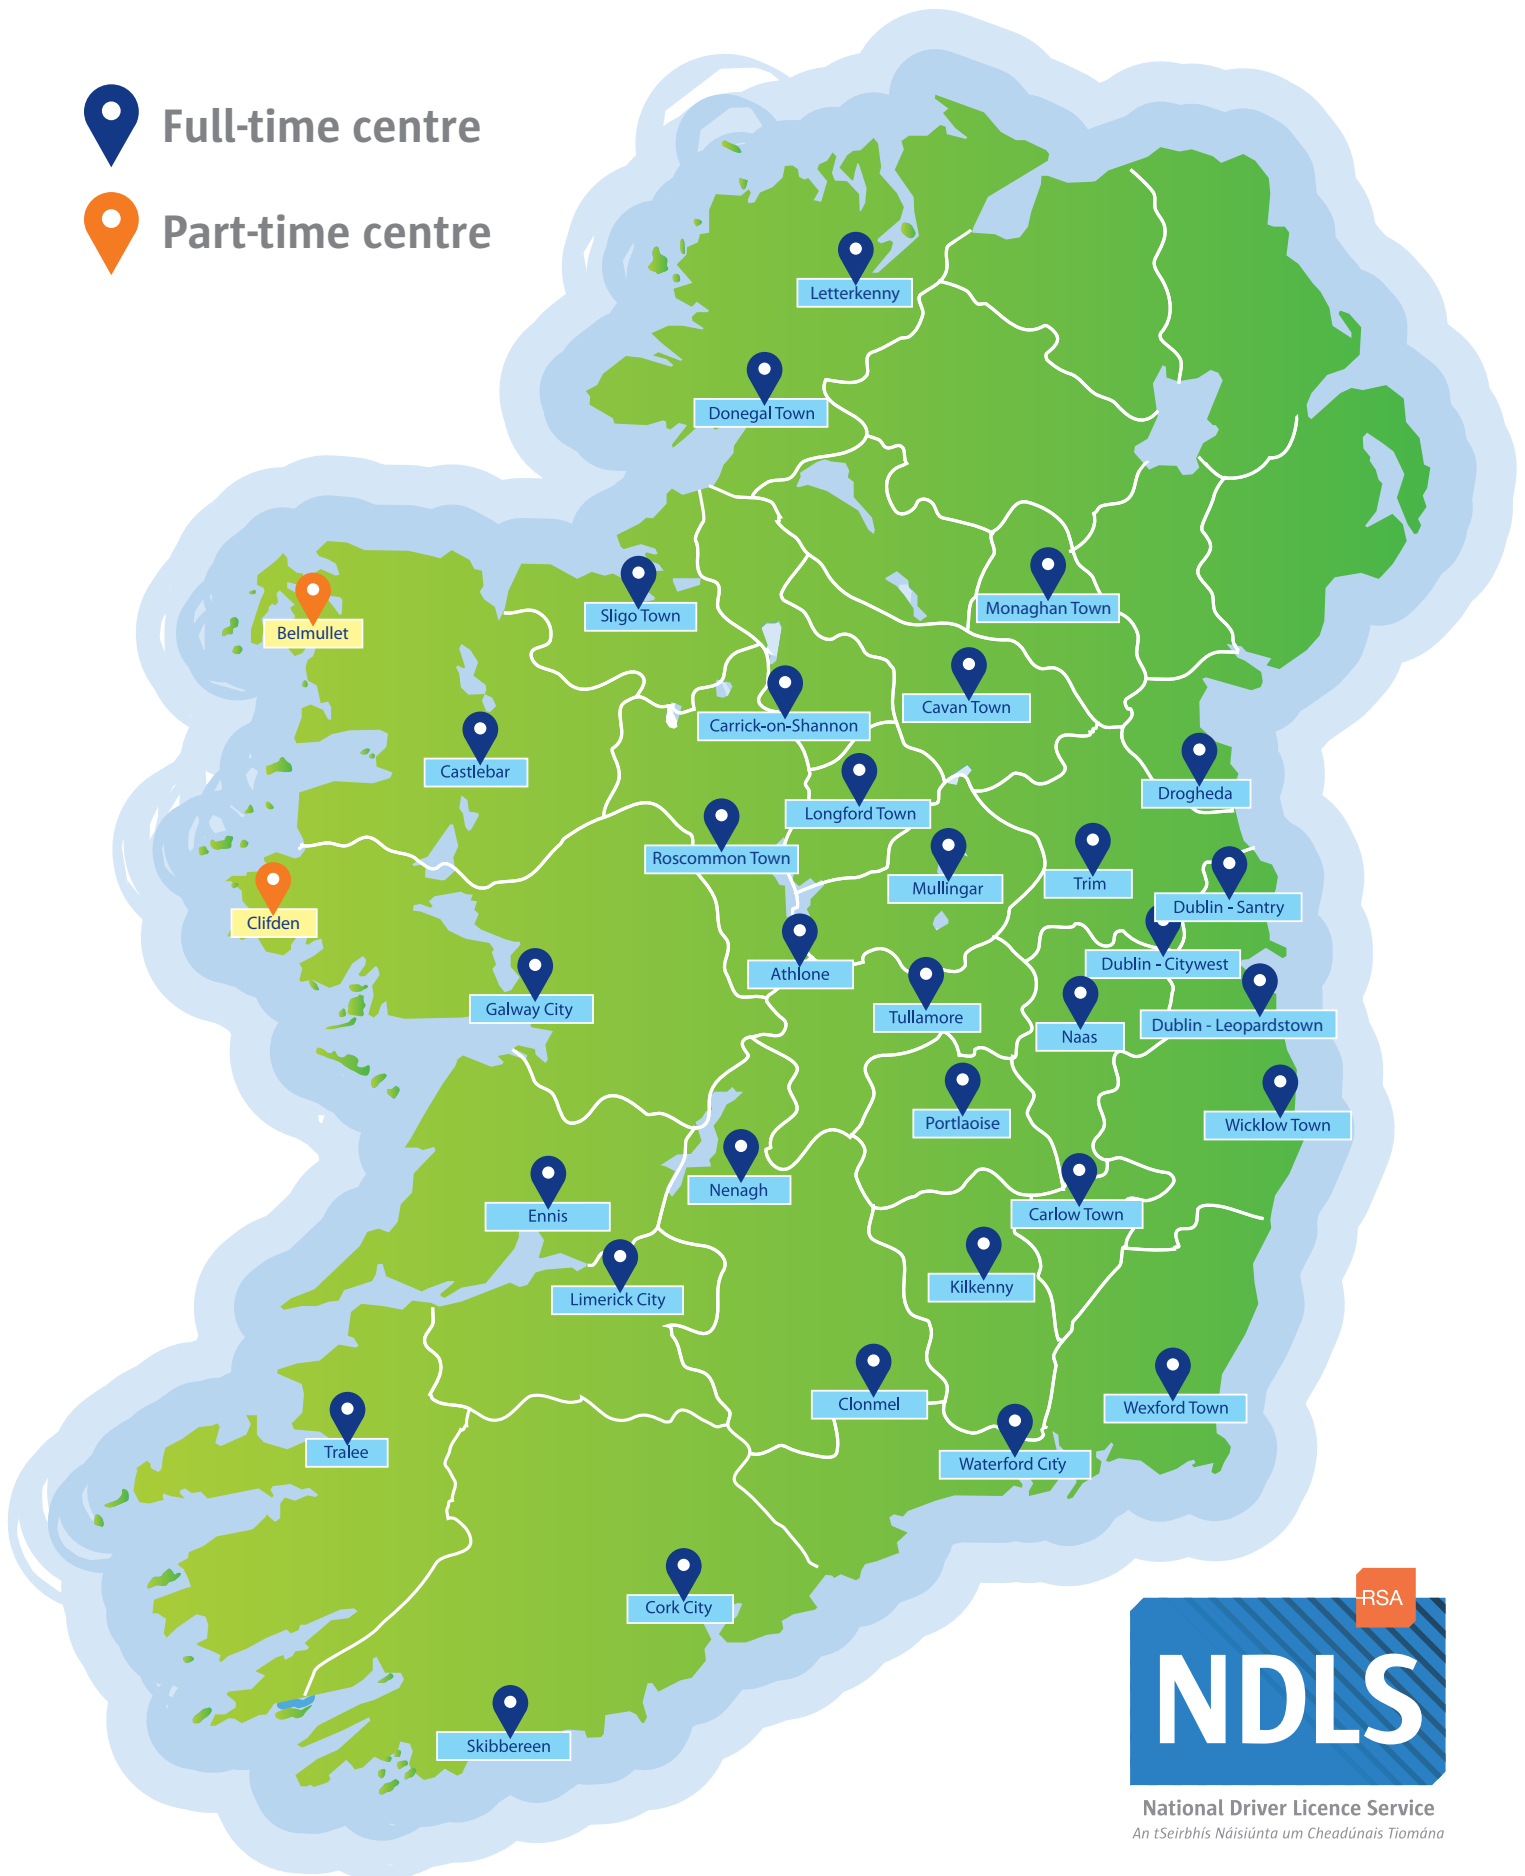

# National Driver Licence Service (NDLS) Centres

Full-time centre

Part-time centre

National Driver Licence Service  
An tSeirbhís Náisiúnta um Cheadúnais Tiomána